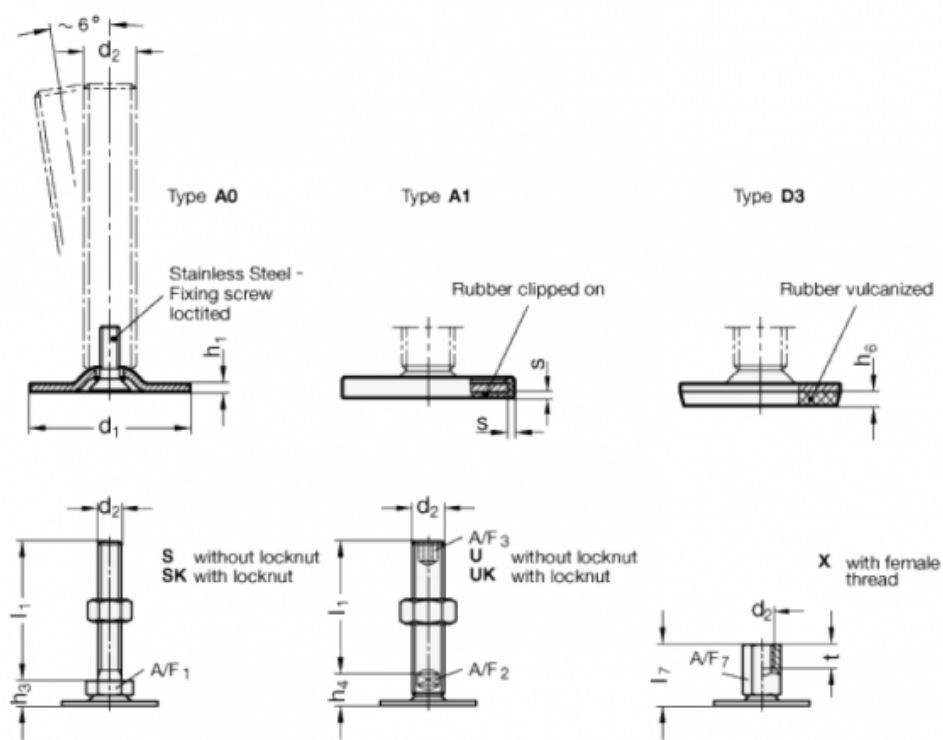

# Data Sheet

Article number: 204080M20200A0UK

Description: E+G levelling foot  
GN 40-80-M20-200-A0-UK

Note: UK With nut, Hexagon socket at the top, Wrench flat at the bottom

## Measures

A/F2 = 15  
A/F3 = 10  
d1 = 80  
d2 = M20  
h1 = 3  
h4 = 18  
h6 =  
l1 = 200

s =